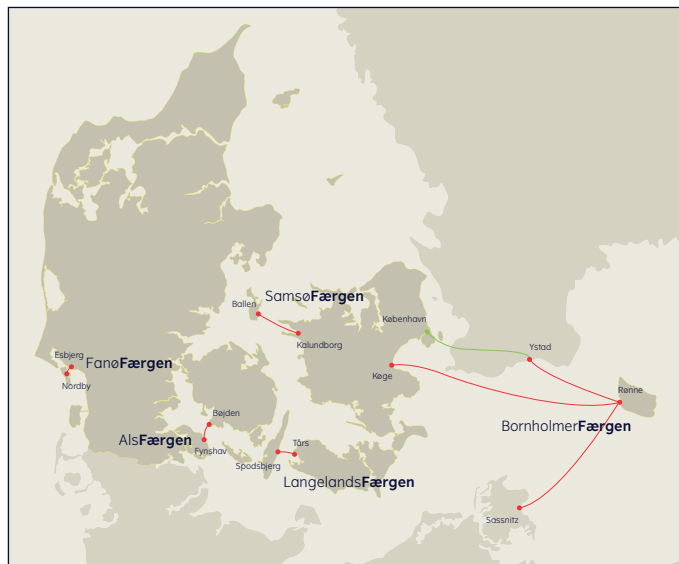

Ballen – Kalundborg

2. november — 19. december

Afgang	Ankomst	Man	Tirs	Ons	Tor	Fre	Lør	Søn
07:00 ▶	08:30	Yellow	Yellow	Yellow	Yellow	Hatched	Yellow	Hatched
07:00 ▶	08:15	Hatched	Hatched	Hatched	Hatched	Yellow	Hatched	Yellow
14:00 ▶	15:15	Hatched	Hatched	Hatched	Hatched	Hatched	Hatched	Yellow
16:00 ▶	17:30	Yellow	A	Yellow	Yellow	Yellow	Yellow	Yellow
17:30 ▶	18:45	Hatched	B	Hatched	Hatched	Yellow	Hatched	Yellow

A* Sejler ikke d. 24.11.

B* Sejler kun d. 24.11.

20. — 26. december

Afgang	Ankomst	Man	Tirs	Ons	Tor	Fre	Lør	Søn
07:00 ▶	08:30	Yellow	Yellow	Hatched	Hatched	Hatched	Hatched	Hatched
07:00 ▶	08:15	Hatched	Hatched	Yellow	Yellow	Hatched	Yellow	Yellow
10:30 ▶	11:45	Hatched	Hatched	Hatched	Yellow	Yellow	Yellow	Yellow
14:00 ▶	15:15	Hatched	Hatched	Yellow	Hatched	Yellow	Hatched	Yellow
16:00 ▶	17:30	Yellow	Yellow	Hatched	Hatched	Hatched	Hatched	Yellow
17:30 ▶	18:45	Hatched	Hatched	Yellow	Hatched	Hatched	Yellow	Yellow

27. december 2015 — 2. januar 2016

Afgang	Ankomst	Man	Tirs	Ons	Tor	Fre	Lør	Søn
07:00 ▶	08:30	Yellow	Yellow	Yellow	Hatched	Hatched	Yellow	Hatched
07:00 ▶	08:15	Hatched	Hatched	Hatched	Yellow	Hatched	Hatched	Yellow
10:30 ▶	11:45	Hatched	Hatched	Hatched	Yellow	Hatched	Hatched	Yellow
14:00 ▶	15:15	Hatched	Hatched	Hatched	Hatched	Yellow	Hatched	Yellow
16:00 ▶	17:30	Yellow	Yellow	Yellow	Hatched	Hatched	Yellow	Hatched
17:30 ▶	18:45	Hatched	Hatched	Hatched	Yellow	Hatched	Yellow	Yellow

Færgen sejler til tid med familien, lang weekend og **Bornholm**, til smuk natur, strand og **Fanø**, til skov, saltvand og **Samsø**, til hyggelige byer og **Als** og til madkurv, udflugter og **Langeland**. Tag Færgen. Den er i havn om få minutter.